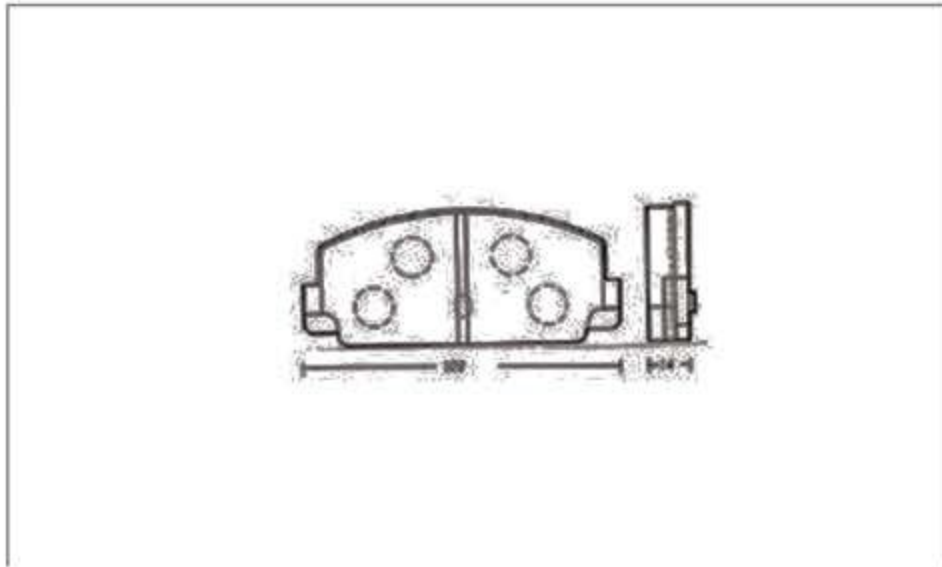

Disc brake pads for SUBARU

WP-801

WP-802