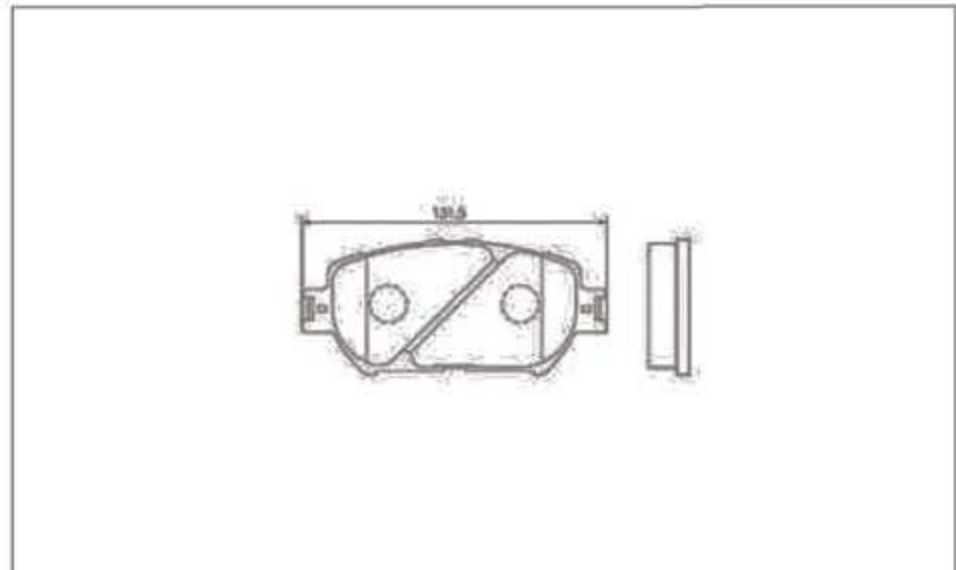

WP-407

WP-408

WP-409

WP-410

WP-411

WP-412

Disc brake pads for TOYOTA

WP-413