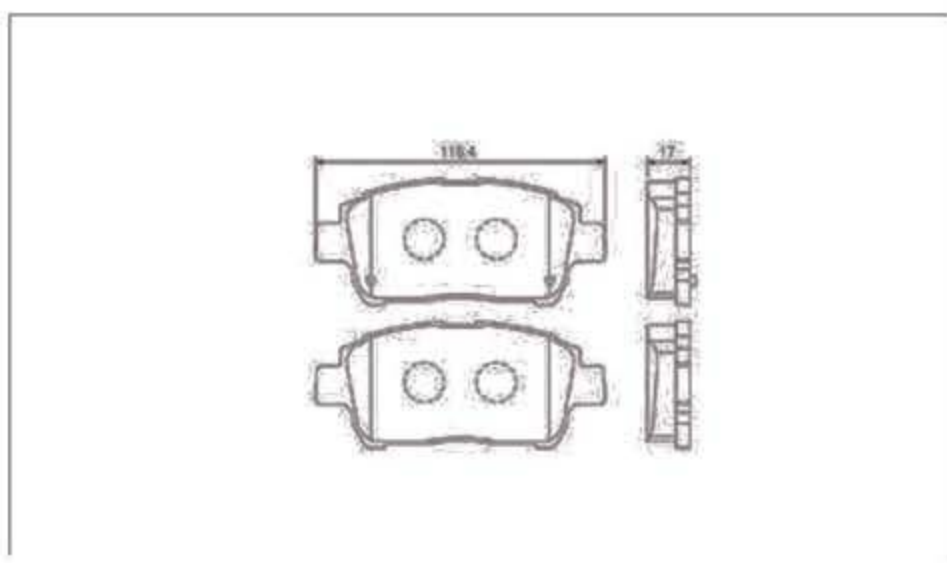

WP-411

WP-409