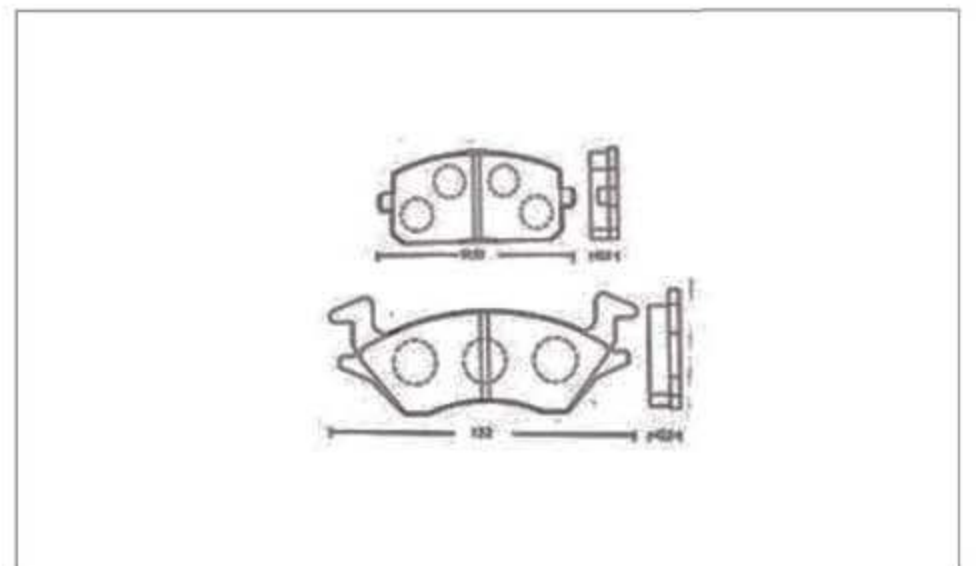

Disc brake pads for TOYOTA

WP-401

WP-402

WP-403

WP-404

WP-405

WP-406

Disc brake pads for TOYOTA