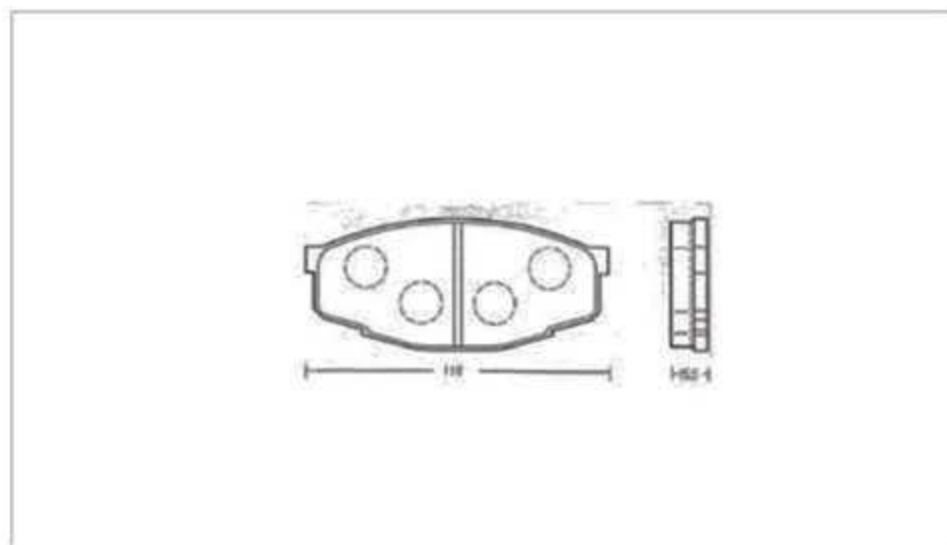

Disc brake pads for TOYOTA

WP-401

WP-402

WP-403

WP-404

WP-405

WP-406

Disc brake pads for TOYOTA