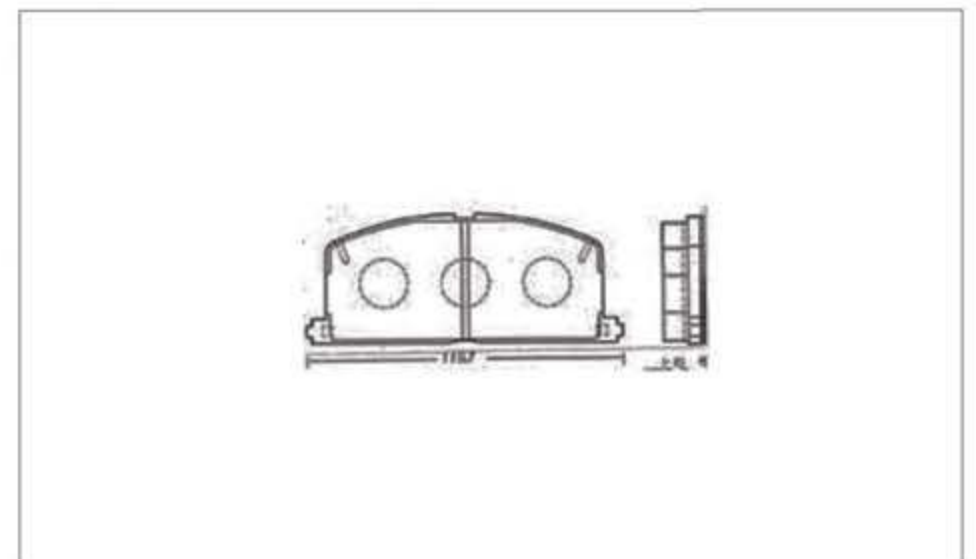

Disc brake pads for TOYOTA

WP-401

WP-402

WP-403

WP-404

WP-405

WP-406

Disc brake pads for TOYOTA