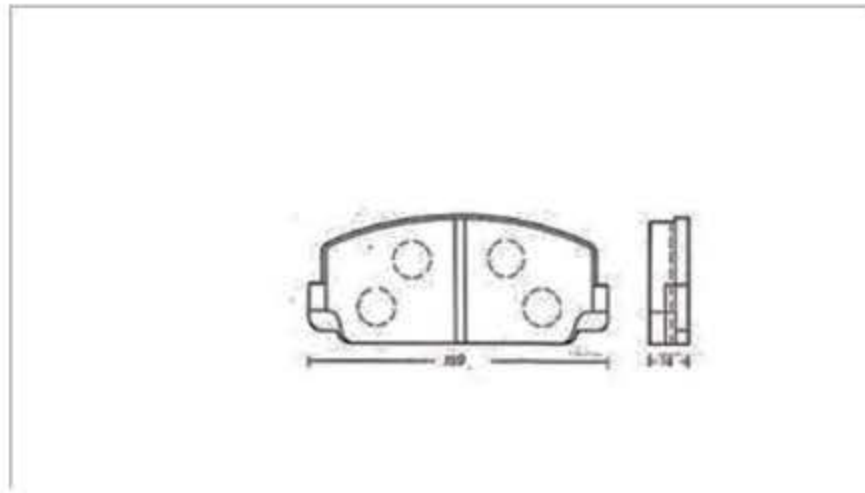

Disc brake pads for TOYOTA

WP-401

WP-402

WP-403

WP-404

WP-405

WP-406

Disc brake pads for TOYOTA