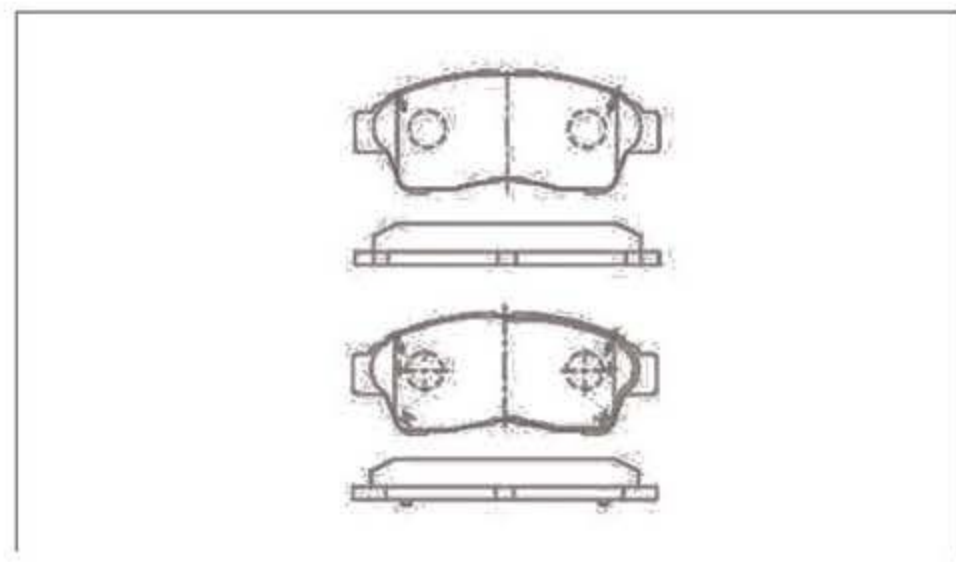

Disc brake pads for TOYOTA

WP-408