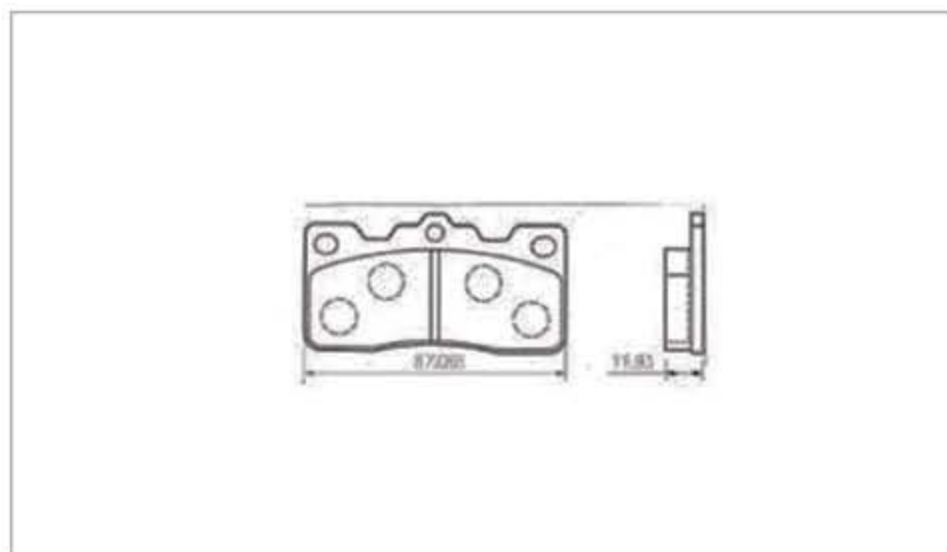

Disc brake pads for TOYOTA

WP-401

WP-402

WP-403

WP-404

WP-405

WP-406

Disc brake pads for TOYOTA