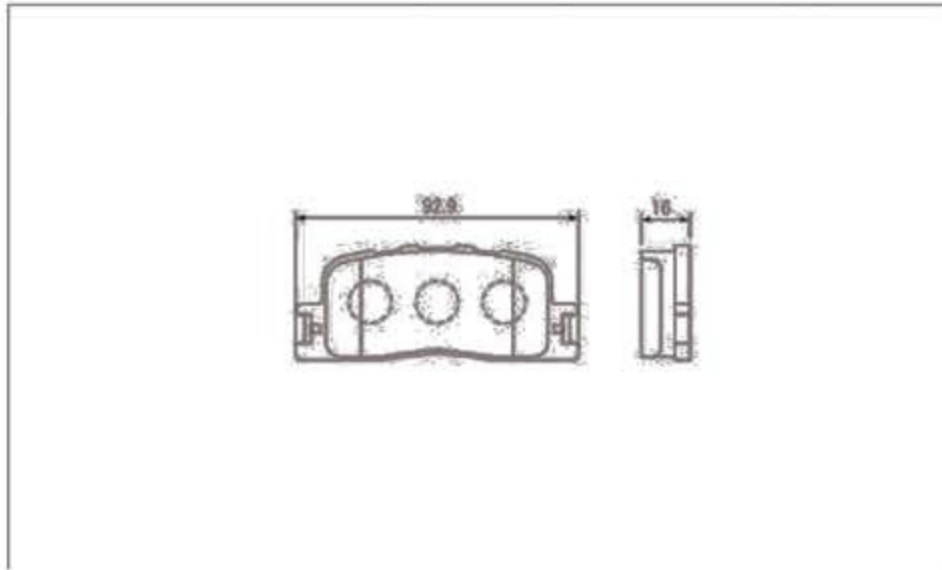

WP-407

WP-408

WP-409

WP-410

WP-411

WP-412

Disc brake pads for TOYOTA

WP-413