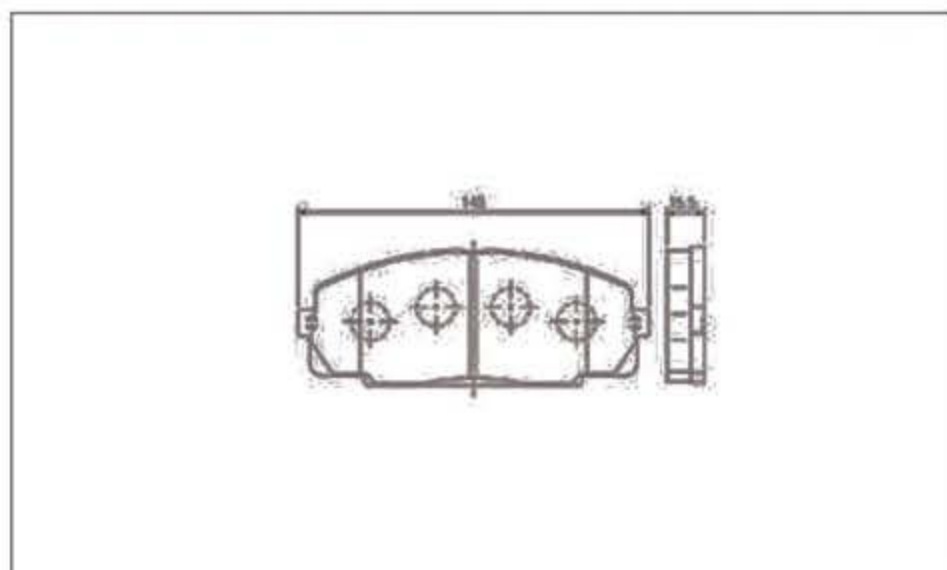

WP-407

WP-408

WP-409

WP-410

WP-411

WP-412

Disc brake pads for TOYOTA

WP-413