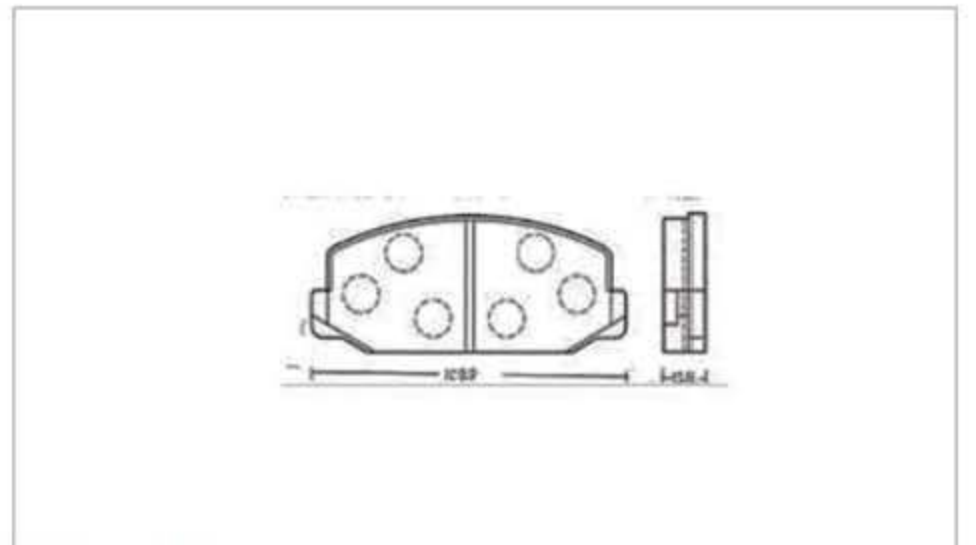

Disc brake pads for TOYOTA

WP-401

WP-402

WP-403

WP-404

WP-405

WP-406

Disc brake pads for TOYOTA