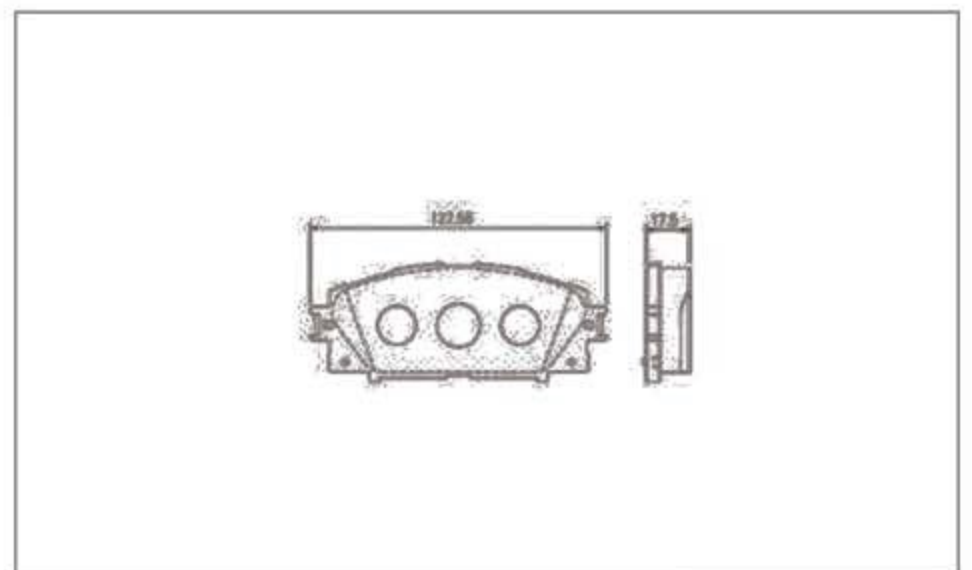

Disc brake pads for TOYOTA

WP-414

WP-416