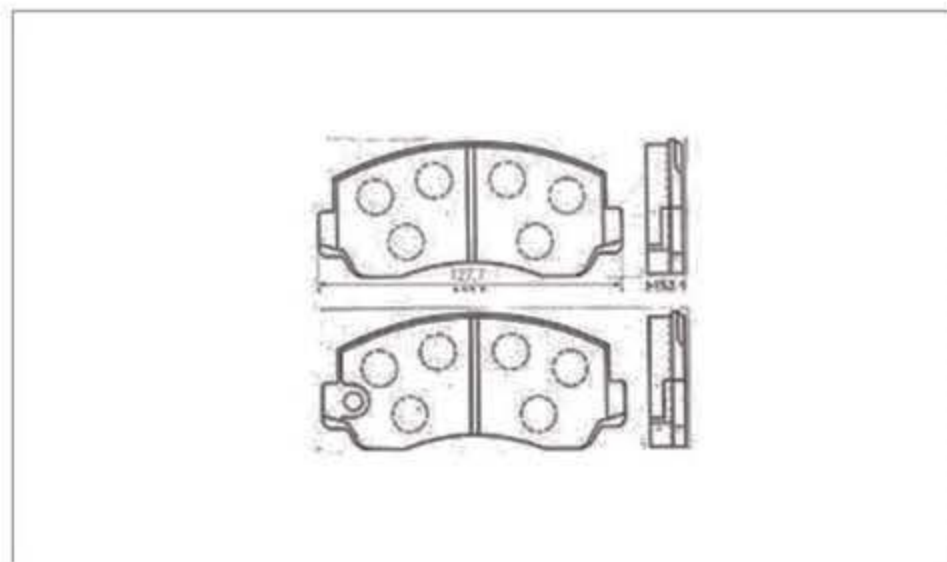

Disc brake pads for TOYOTA

WP-407