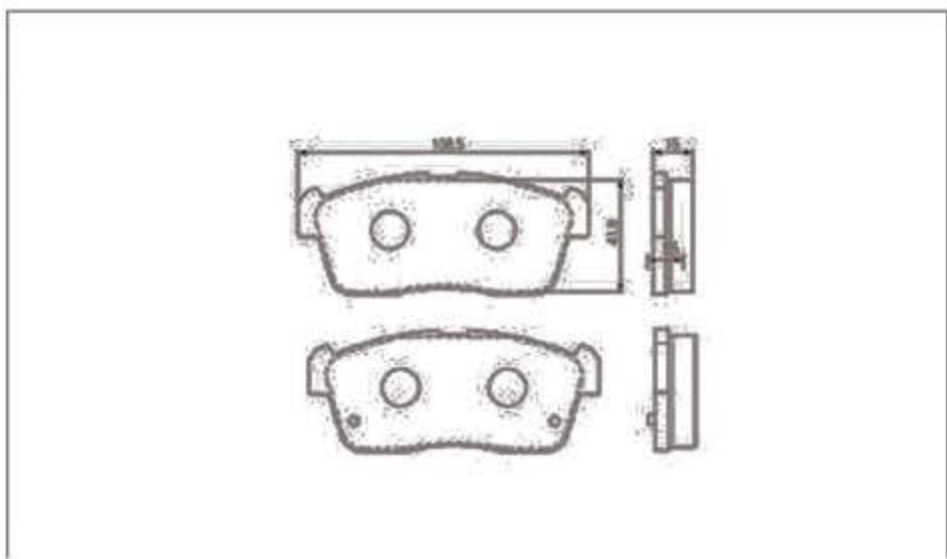

Disc brake pads for SUZUKI

WP-701

WP-702

WP-703

WP-704

WP-705

WP-706

Disc brake pads for SUZUKI