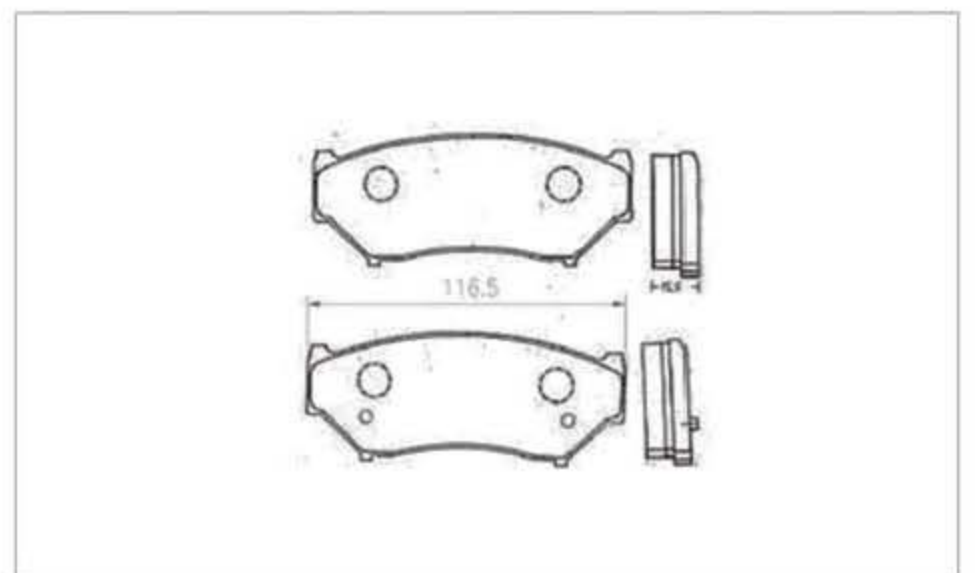

Disc brake pads for SUZUKI

WP-701

WP-702

WP-703

WP-704

WP-705

WP-706

Disc brake pads for SUZUKI