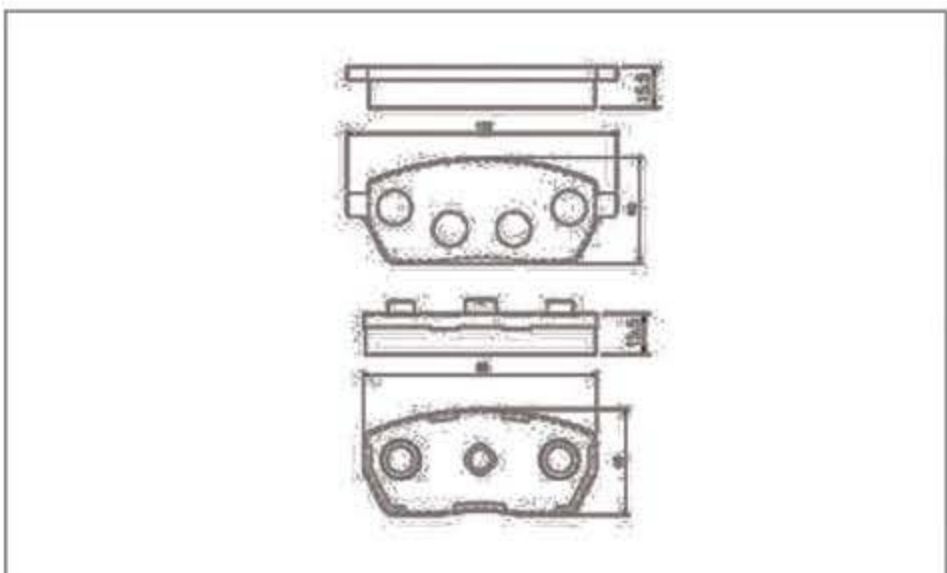

Disc brake pads for SUZUKI

WP-701

WP-702

WP-703

WP-704

WP-705

WP-706

Disc brake pads for SUZUKI