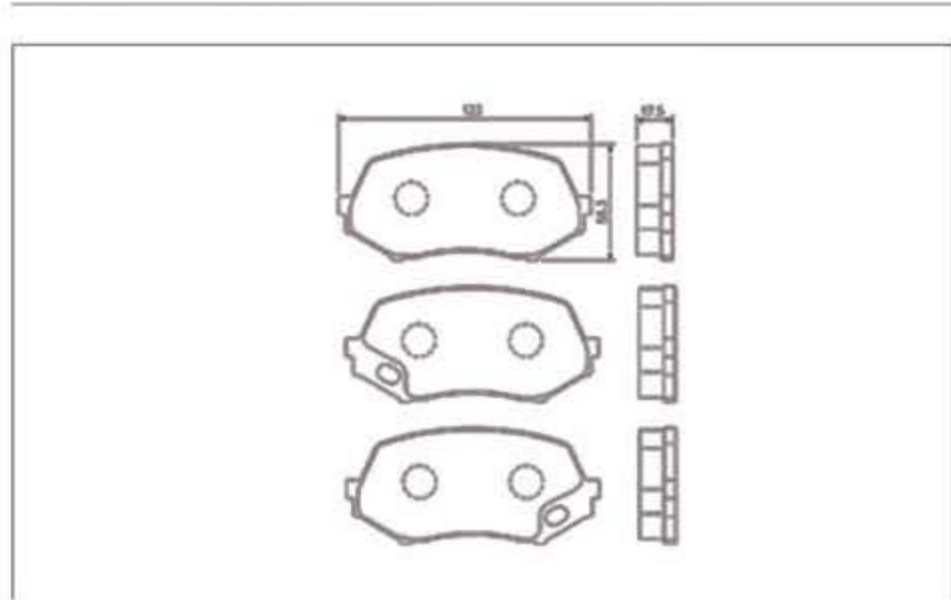

Disc brake pads for MITSUBISHI

WP-520