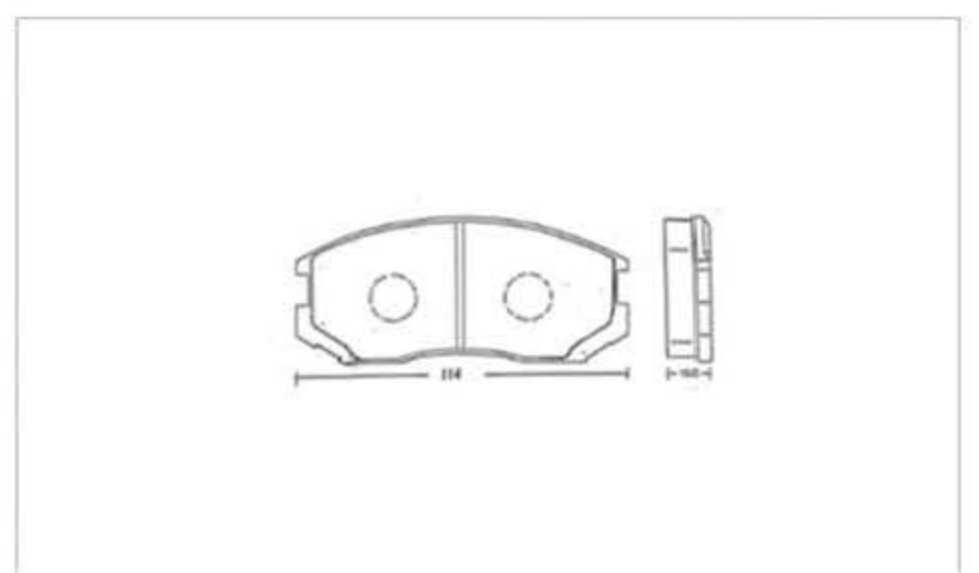

Disc brake pads for MITSUBISHI

WP-507

WP-508