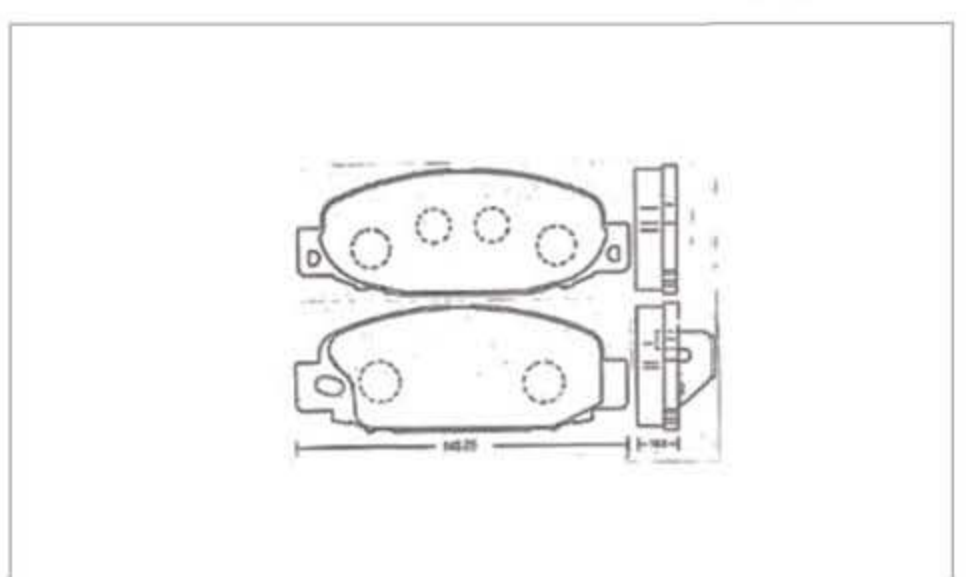

Disc brake pads for MITSUBISHI

WP-501

WP-502

WP-503

WP-504

WP-505

WP-506

Disc brake pads for MITSUBISHI