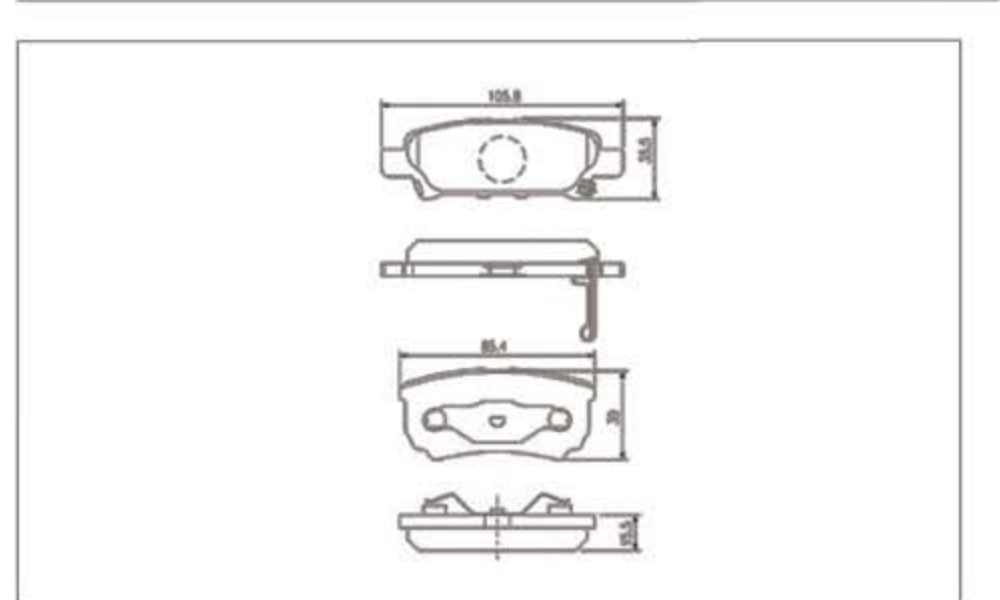

Disc brake pads for MITSUBISHI

WP-521