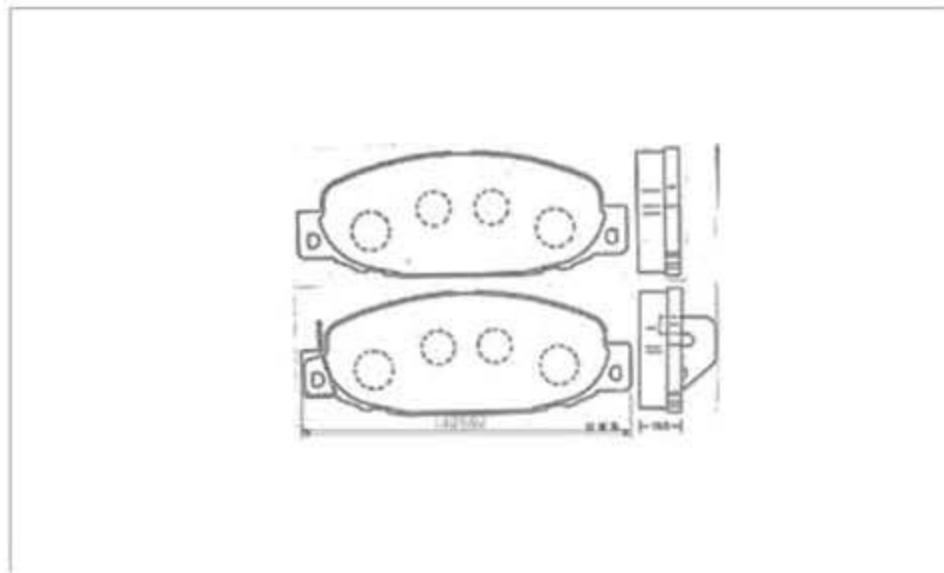

Disc brake pads for MITSUBISHI

WP-506-2