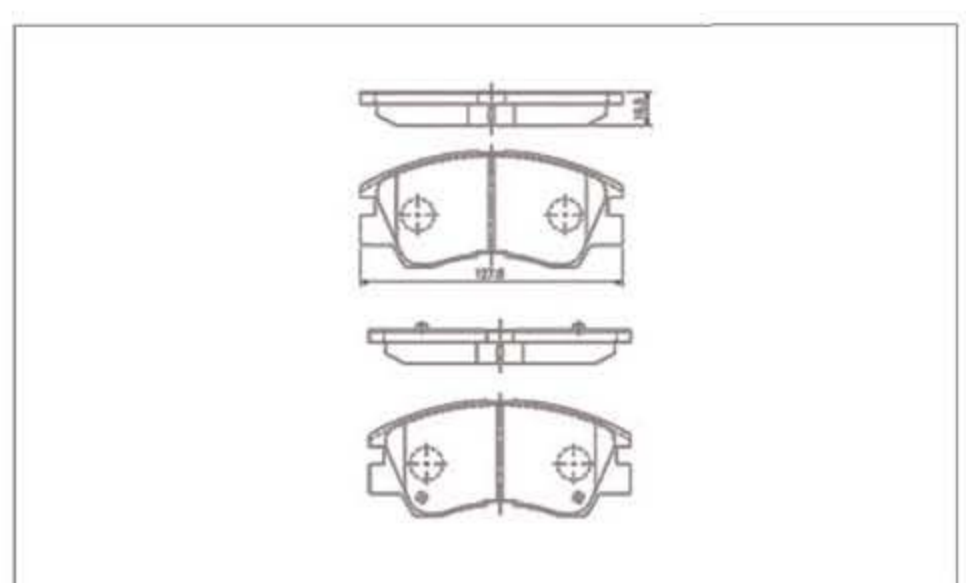

Disc brake pads for MITSUBISHI

WP-501

WP-502

WP-503

WP-504

WP-505

WP-506

Disc brake pads for MITSUBISHI