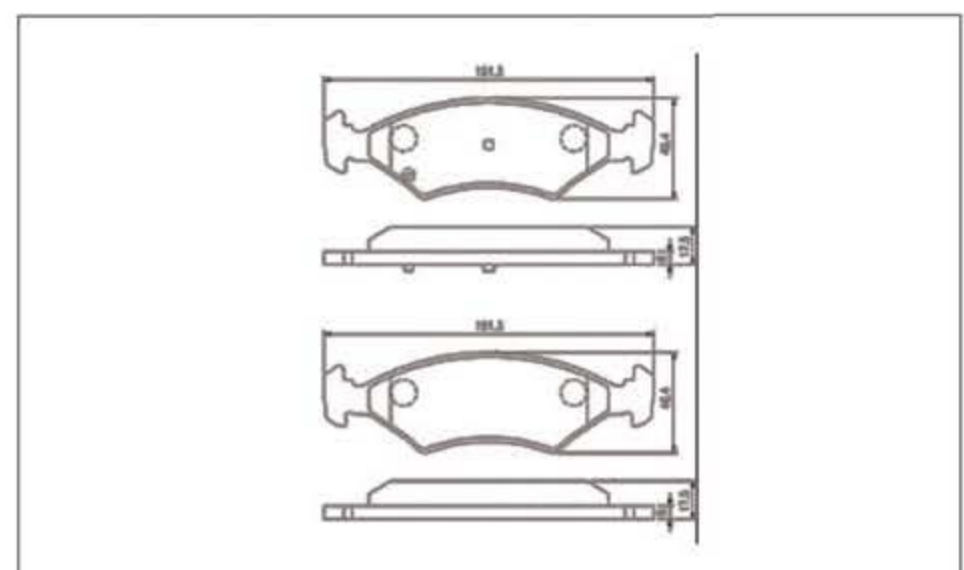

WP-513

WP-514

WP-515

WP-516

WP-517

Disc brake pads for MITSUBISHI

WP-518

WP-519