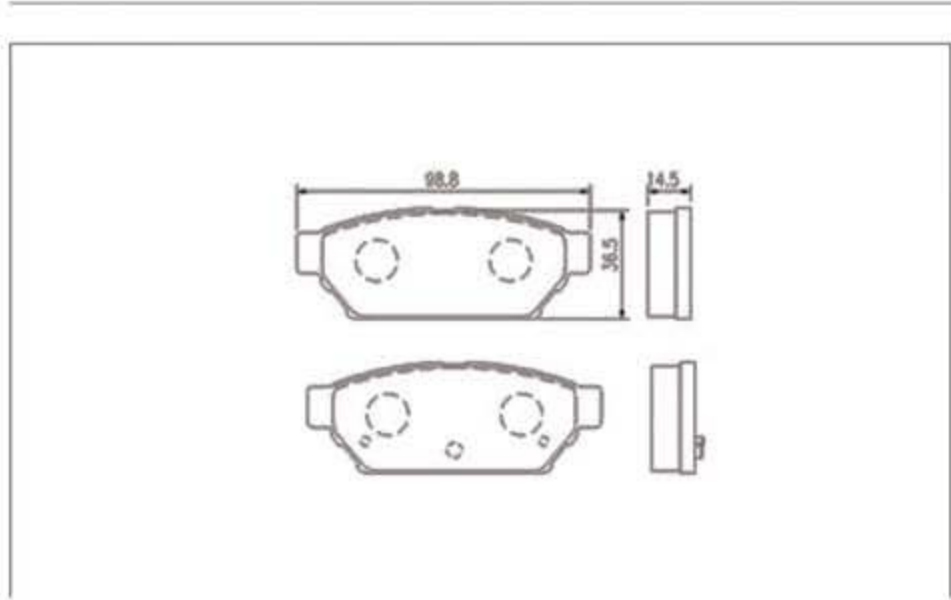

WP-513

WP-514

WP-515

WP-516

WP-517

Disc brake pads for MITSUBISHI

WP-518

WP-519