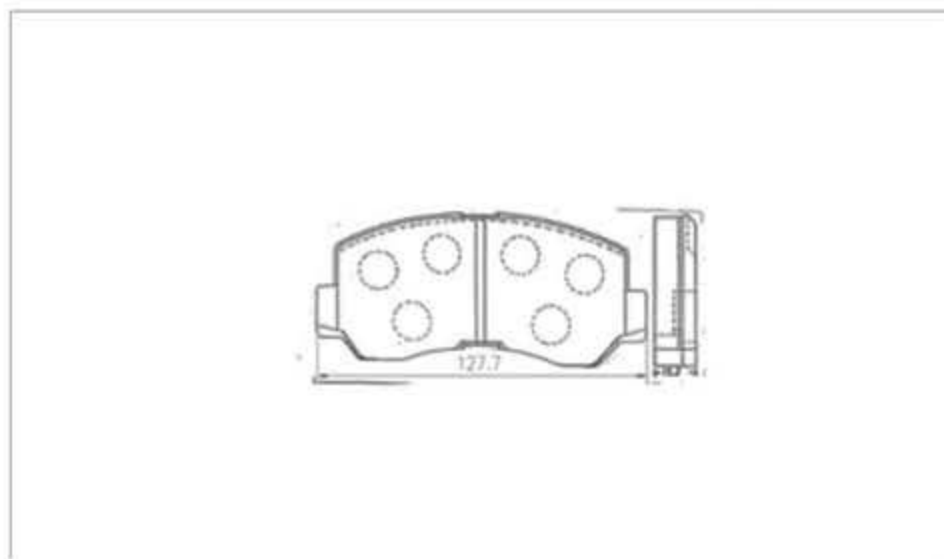

Disc brake pads for MITSUBISHI

WP-501

WP-502

WP-503

WP-504

WP-505

WP-506

Disc brake pads for MITSUBISHI