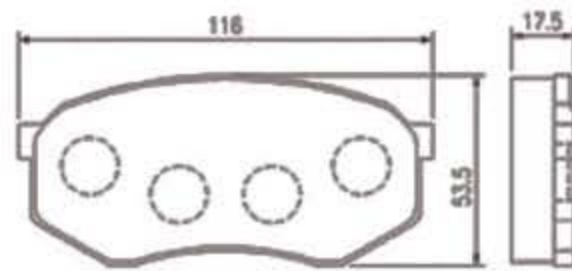

Disc brake pads for MITSUBISHI

WP-508