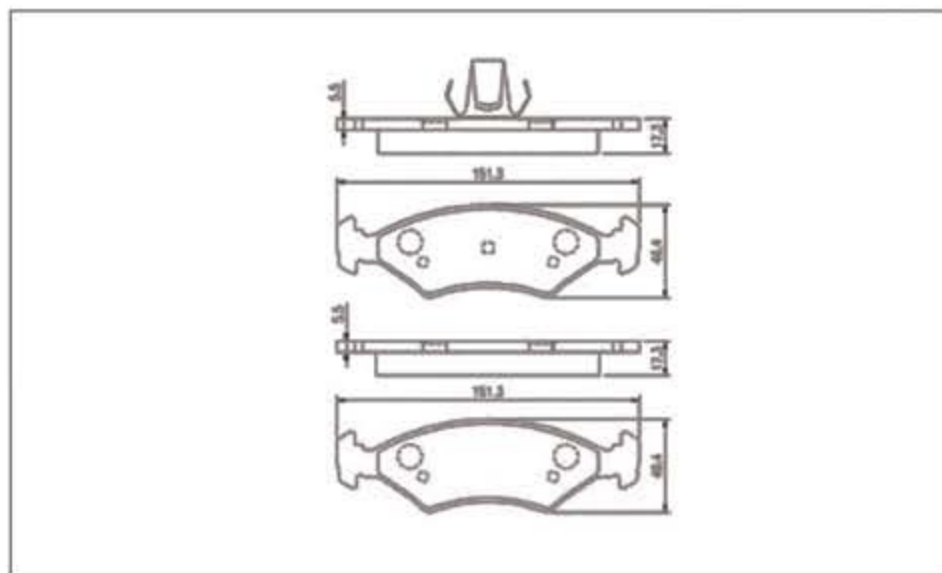

Disc brake pads for MITSUBISHI

WP-514