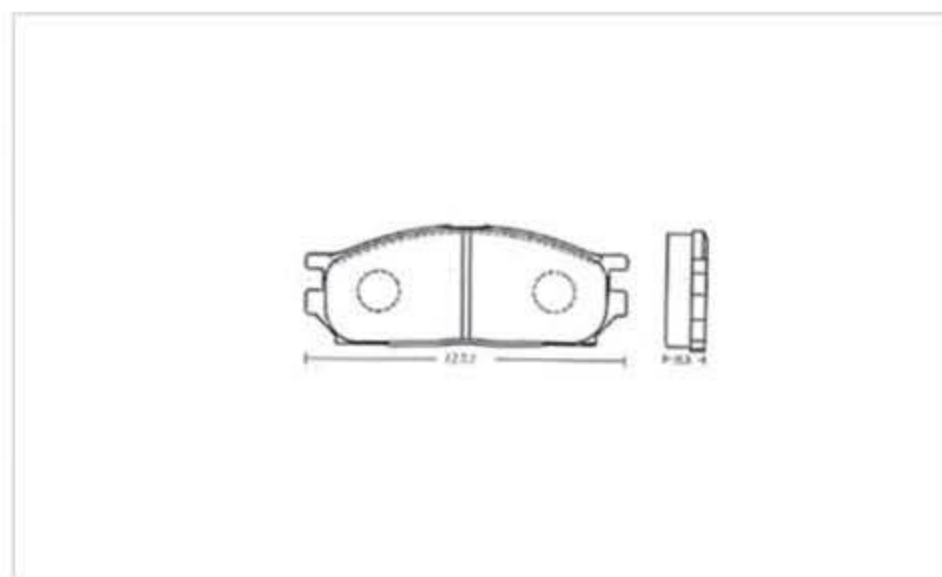

Disc brake pads for MITSUBISHI

WP-501

WP-502

WP-503

WP-504

WP-505

WP-506

Disc brake pads for MITSUBISHI