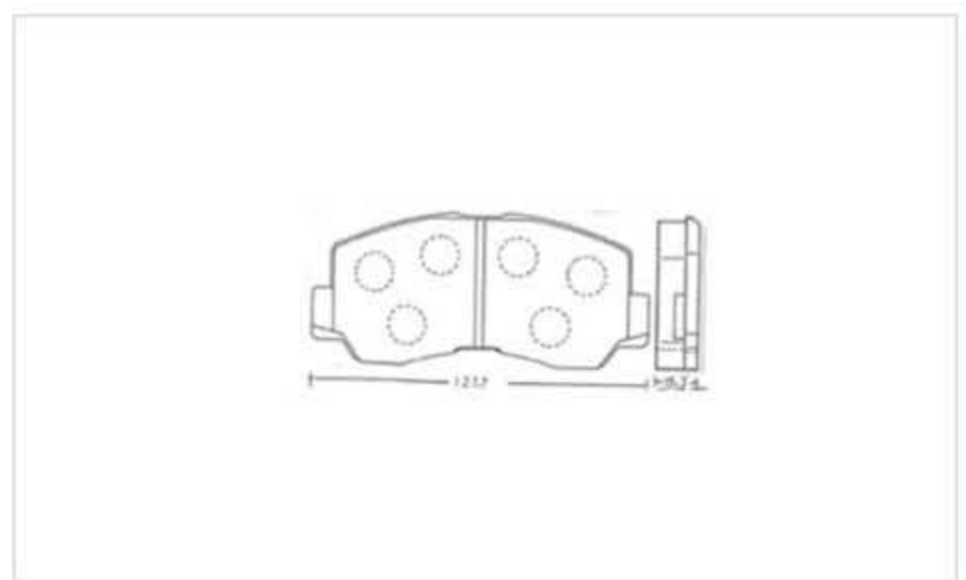

Disc brake pads for MITSUBISHI

WP-501

WP-502

WP-503

WP-504

WP-505

WP-506

Disc brake pads for MITSUBISHI