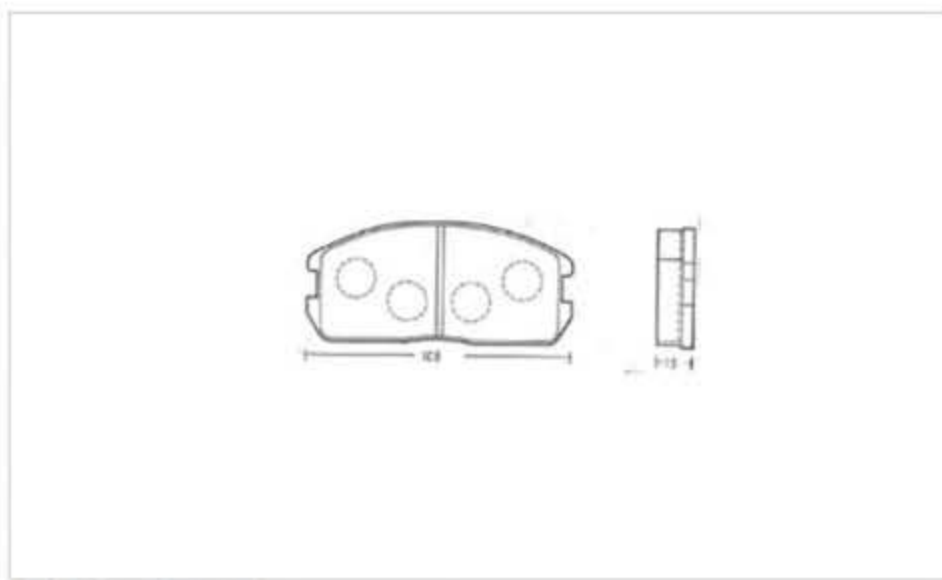

Disc brake pads for MITSUBISHI

WP-501

WP-502

WP-503

WP-504

WP-505

WP-506

Disc brake pads for MITSUBISHI