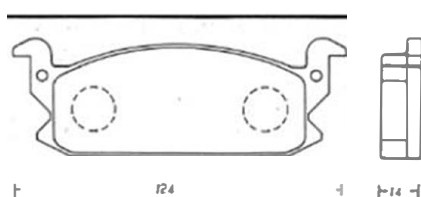

Disc brake pads for DAIHATSU

WP-601

WP-602

WP-603

WP-604