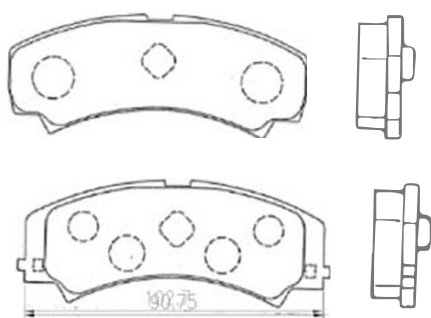

Disc brake pads for DAIHATSU

WP-601

WP-602

WP-603

WP-604