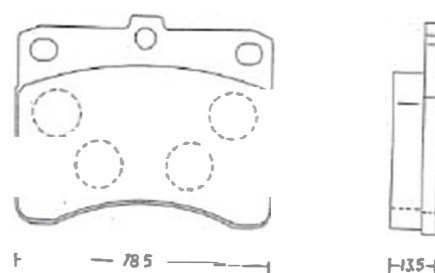

Disc brake pads for DAIHATSU

WP-601

WP-602

WP-603

WP-604