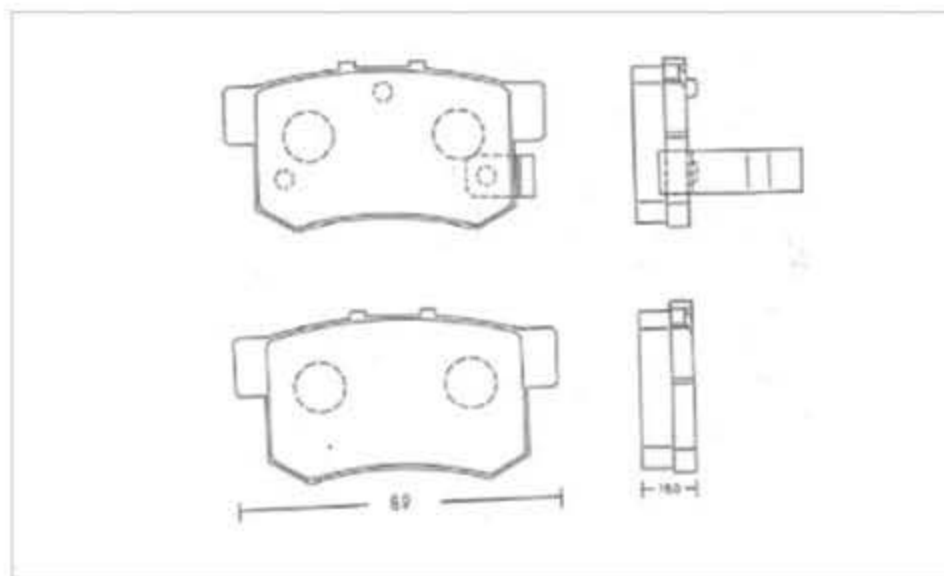

Disc brake pads for HONDA

WP-307