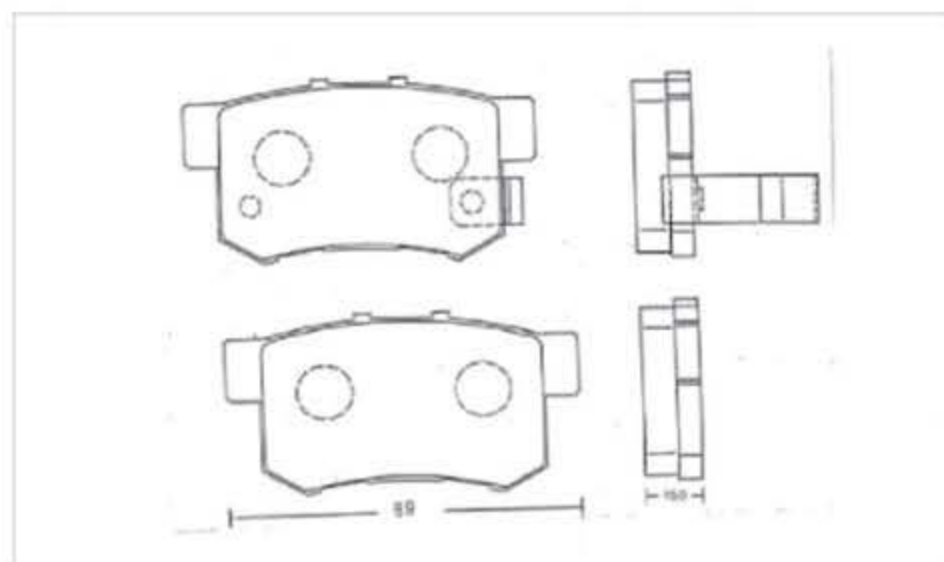

## Disc brake pads for HONDA

WP-307

WP-308

WP-309

WP-310

WP-311

WP-312