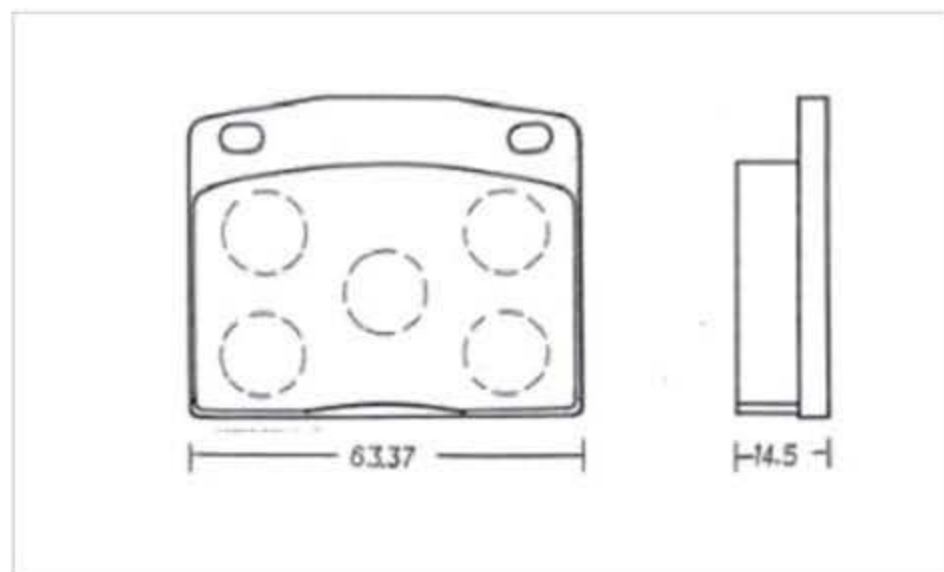

# Disc brake pads for HONDA

WP-301

WP-302

WP-303

WP-304

WP-305

WP-306