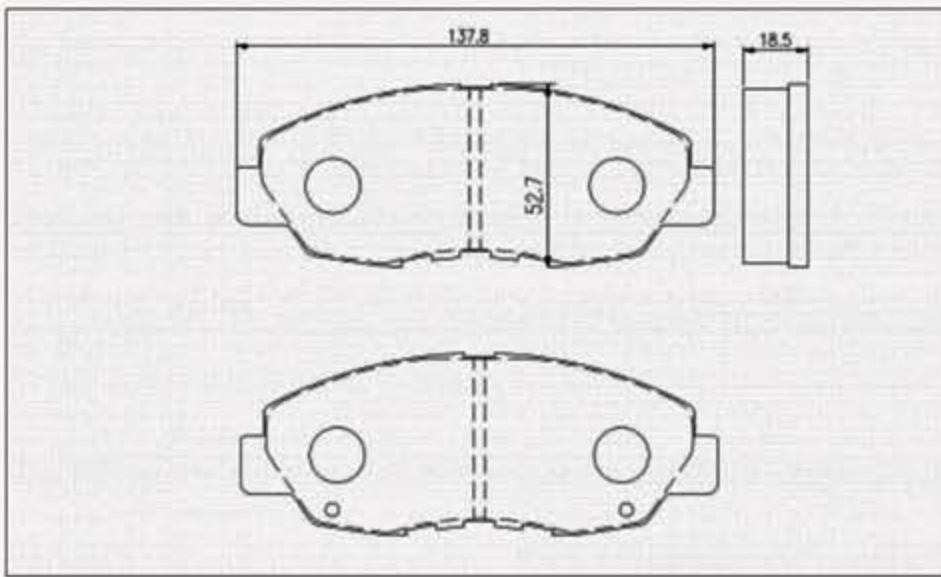

Disc brake pads for HONDA

WP-313