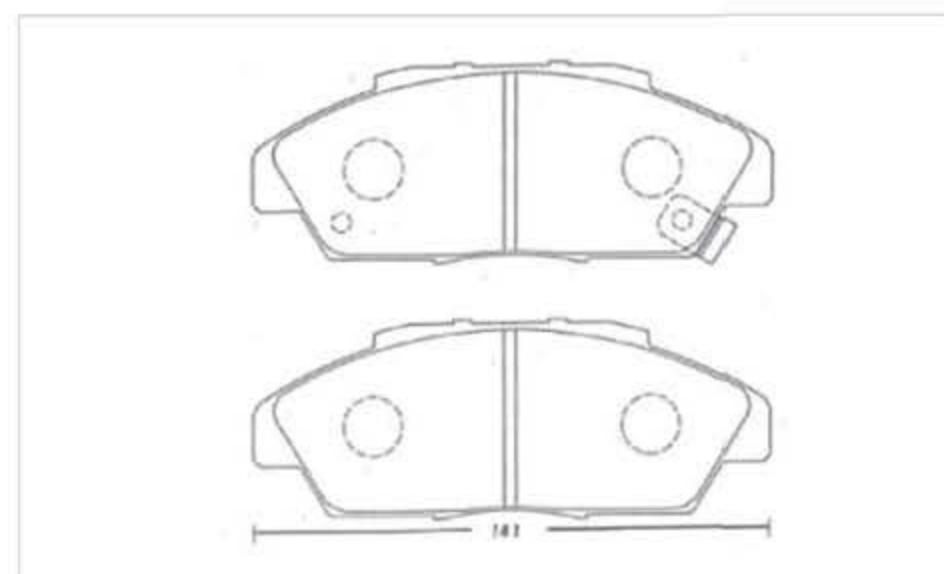

# Disc brake pads for HONDA

WP-301

WP-302

WP-303

WP-304

WP-305

WP-306