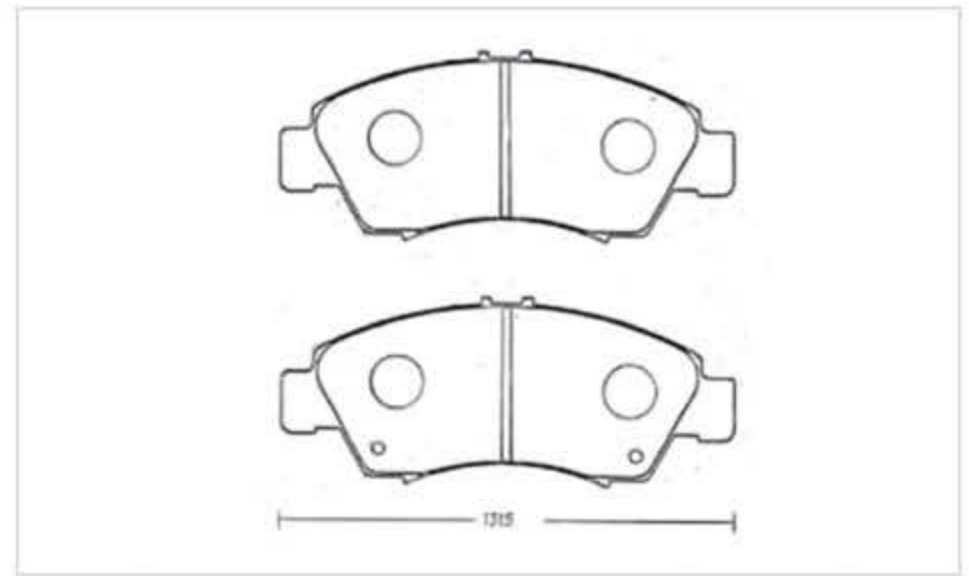

Disc brake pads for HONDA

WP-308