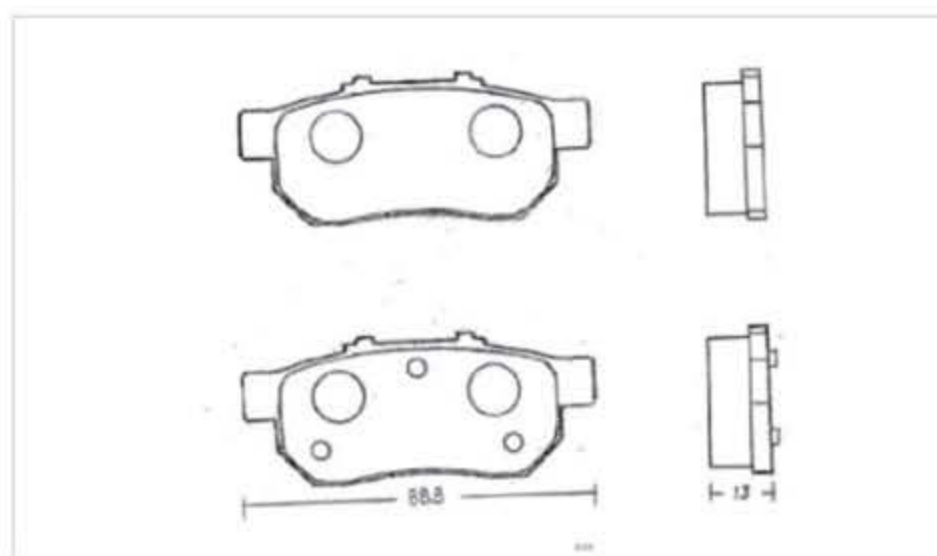

## Disc brake pads for HONDA

WP-307

WP-308

WP-309

WP-310

WP-311

WP-312