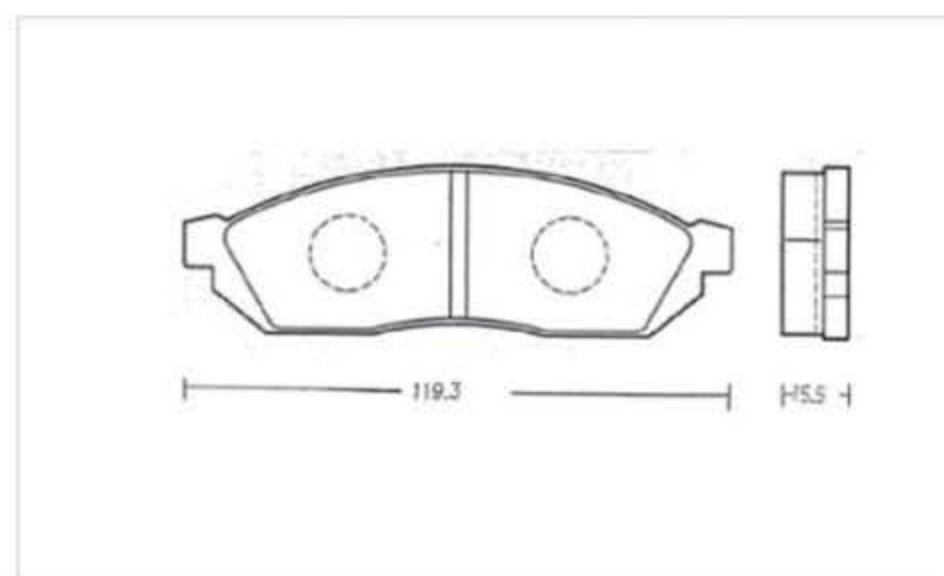

# Disc brake pads for HONDA

WP-301

WP-302

WP-303

WP-304

WP-305

WP-306