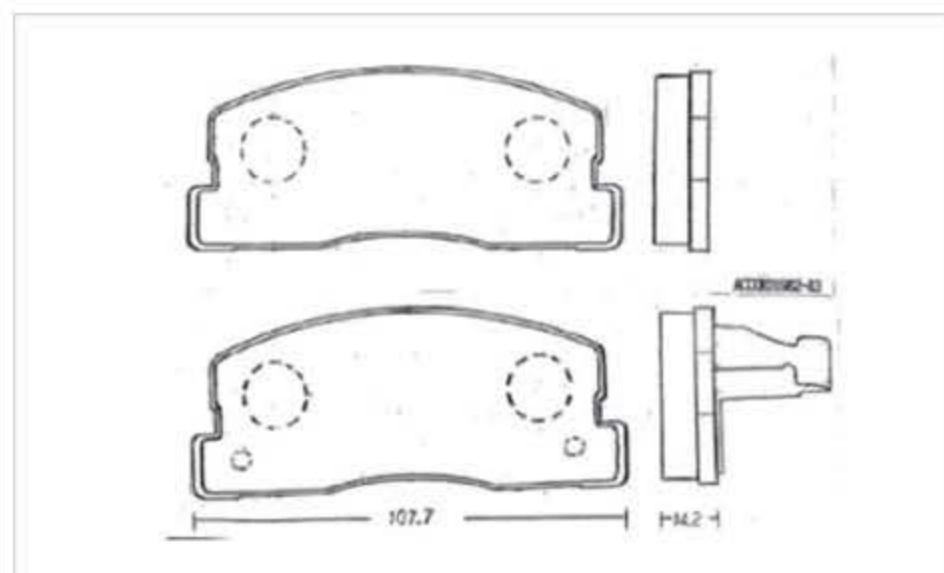

# Disc brake pads for HONDA

WP-301

WP-302

WP-303

WP-304

WP-305

WP-306