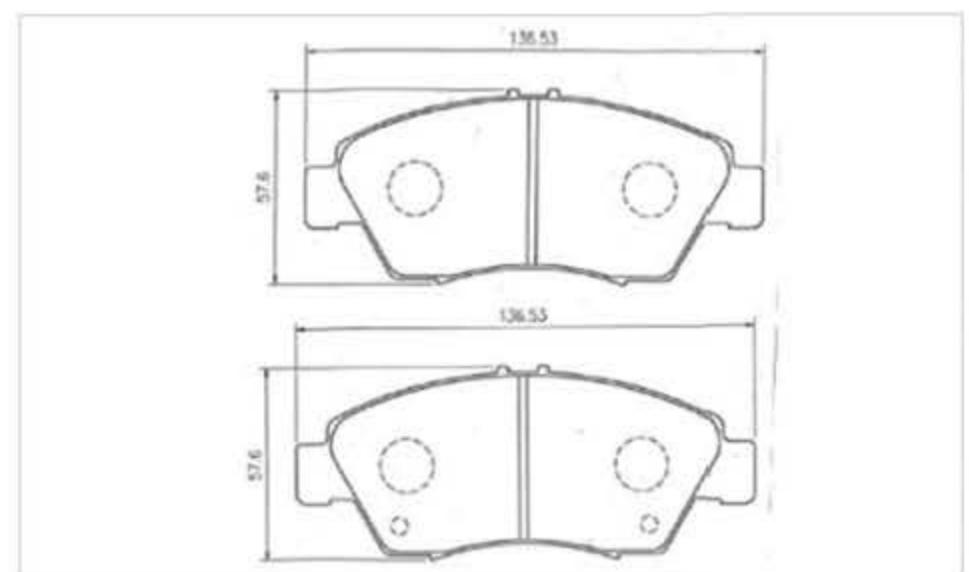

## Disc brake pads for HONDA

WP-307

WP-308

WP-309

WP-310

WP-311

WP-312