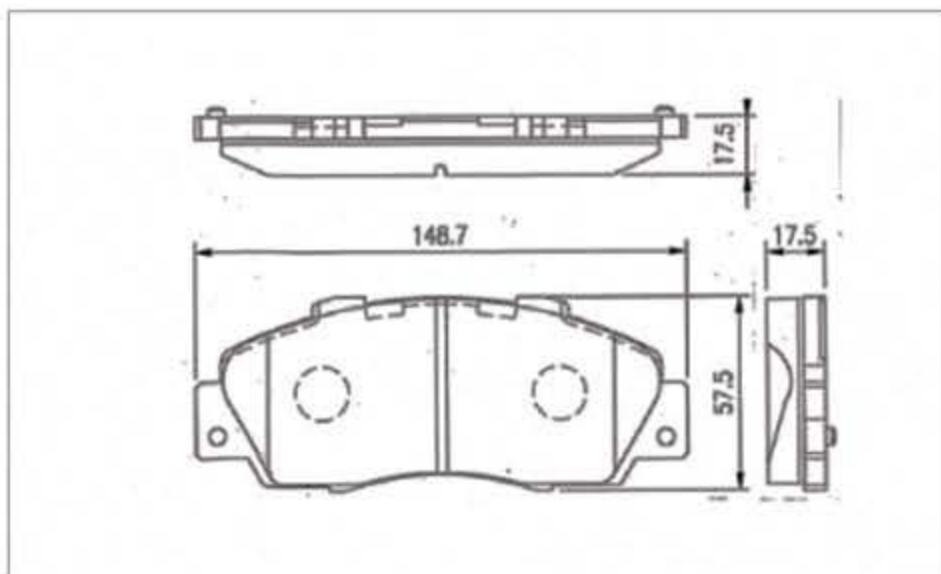

## Disc brake pads for HONDA

WP-313

WP-314

WP-315

WP-316

WP-317

WP-318