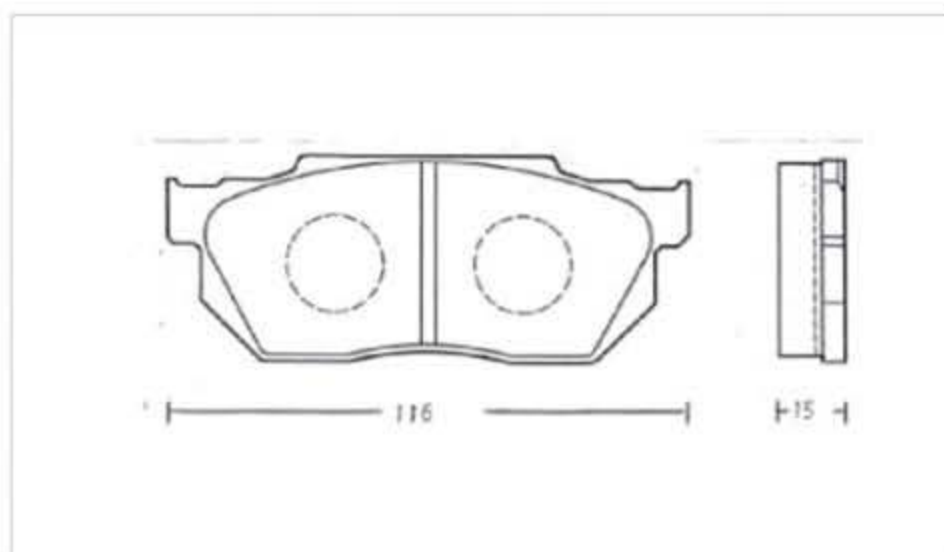

# Disc brake pads for HONDA

WP-301

WP-302

WP-303

WP-304

WP-305

WP-306