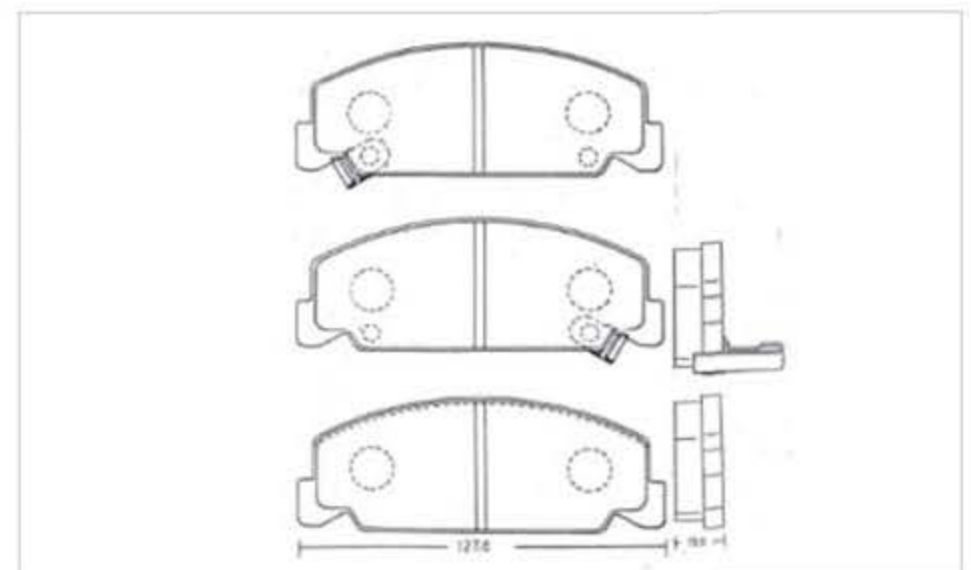

## Disc brake pads for HONDA

WP-307

WP-308

WP-309

WP-310

WP-311

WP-312