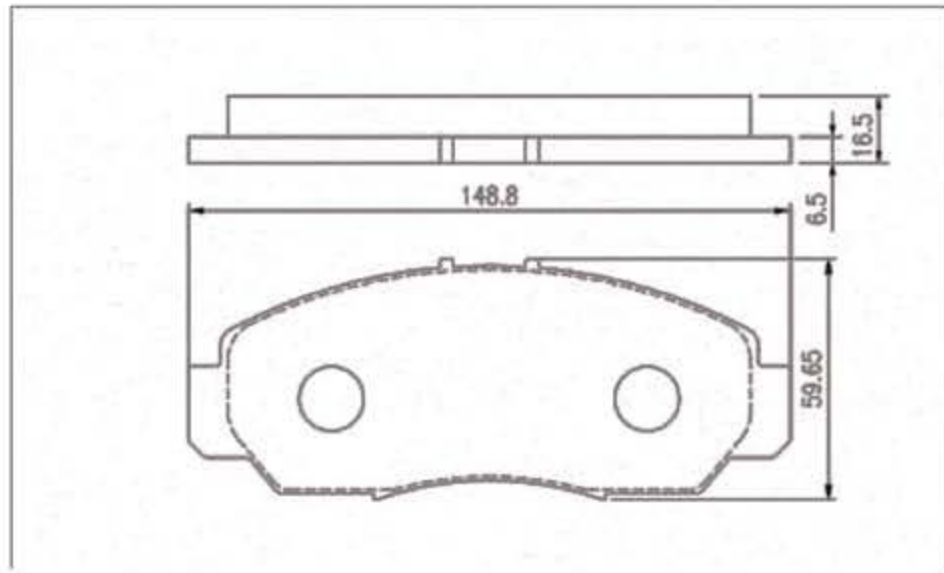

Disc brake pads for HONDA

WP-319