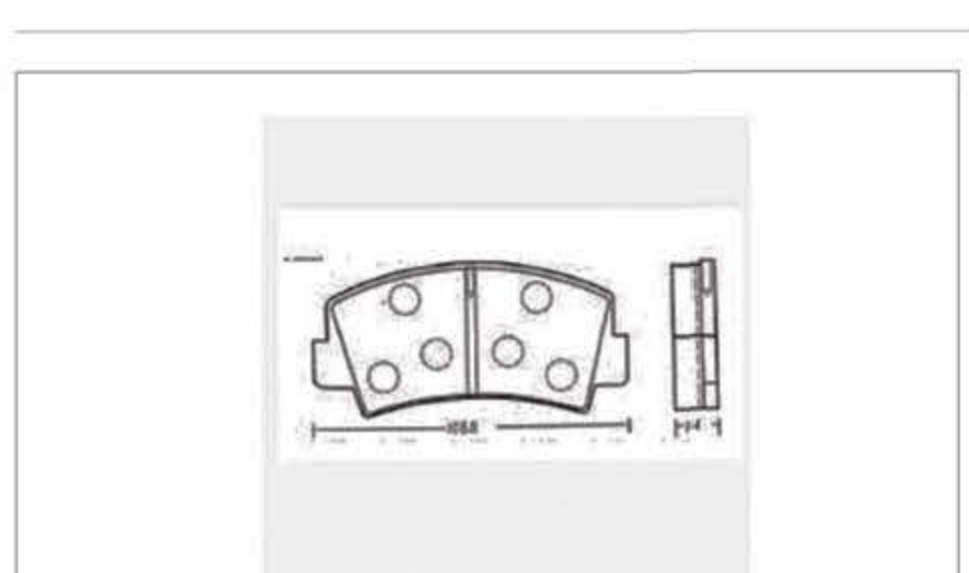

Disc brake pads for MAZDA

WP-201

WP-202

WP-203

WP-204

WP-205

WP-206

Disc brake pads for MAZDA